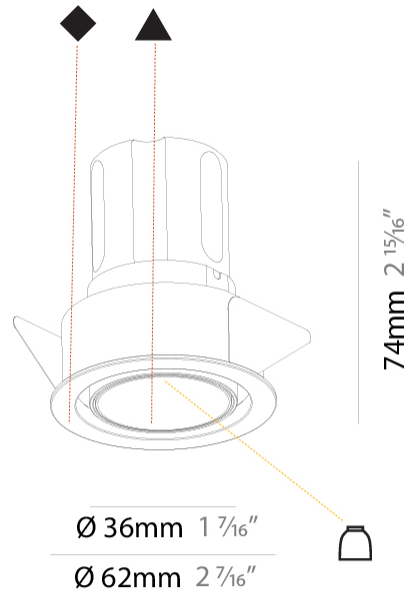

PHYSICAL

Aperture Sizes - Downlights: 1"
Shape: Round
Diameter (mm): 62
Diameter (in): 2 7/16
Height (mm): 74
Height (in): 2 15/16
Min. Recessing Depth (mm): 150
Min. Recessing Depth (in): 5 7/8
Weight (kg): 0.138
Weight (lbs): 0.304
Fixture Finish: SSR / BKV / CWI / CRY / HAB / UFT / ITA / RUA / FTG / MYG / LOD / PUS / FRO / FUP / KIA / POP / BLS / SPG / MEY / GOH / CHC / COM / ABZ / JAG / OBR / MOS / ROR
Fixture Material: Aluminum
Cut-out Measurements: 57mm / 2 1/4"

LED

Number of LEDs: 1
Color Temperature (°K): 2700 / 3000 / 3500 / 4000
Max. Delivered Lumen (lm): 605 / 633 / 660 / 669
CRI: >90 CRI
Lamp Life (hrs): 50000

OPTICAL

Reflector°: 40 / 50
Adjustability: Rotational 180°; Tilt 30°

RATINGS AND CERTIFICATIONS

Certified By: Certified for North American Standards
IP rating: IP20

 150mm 5 7/8"
  57mm 2 1/4"
  10 - 15mm 3/8" - 9/16"
  180°
  ± 15°
 

A

INVADER ADJUSTABLE RECESSED

A37962-

PROJECT	_____
TYPE	_____
SPECIFIER	_____
QUANTITY	_____
DATE	_____

PHYSICAL

Shape: Round
 Diameter (mm): 62
 Diameter (in): 2 7/16
 Height (mm): 74
 Height (in): 2 15/16
 Min. Recessing Depth (mm): 150
 Min. Recessing Depth (in): 5 7/8
 Weight (kg): .138
 Weight (lbs): .304