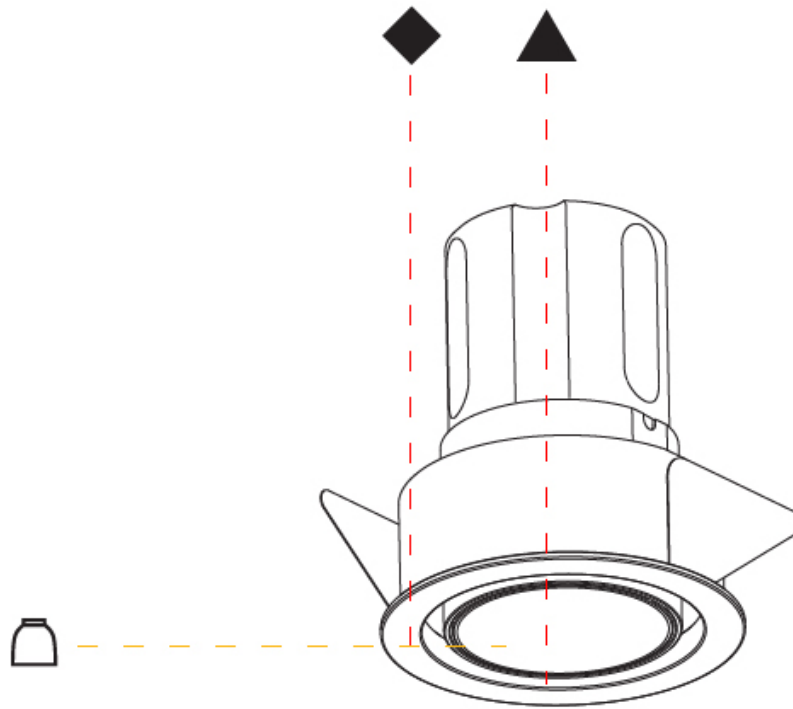

INVADER ADJUSTABLE RECESSED

A37962- : A37962-25-19-33

PROJECT _____

TYPE _____

SPECIFIER _____

QUANTITY _____

DATE _____

A